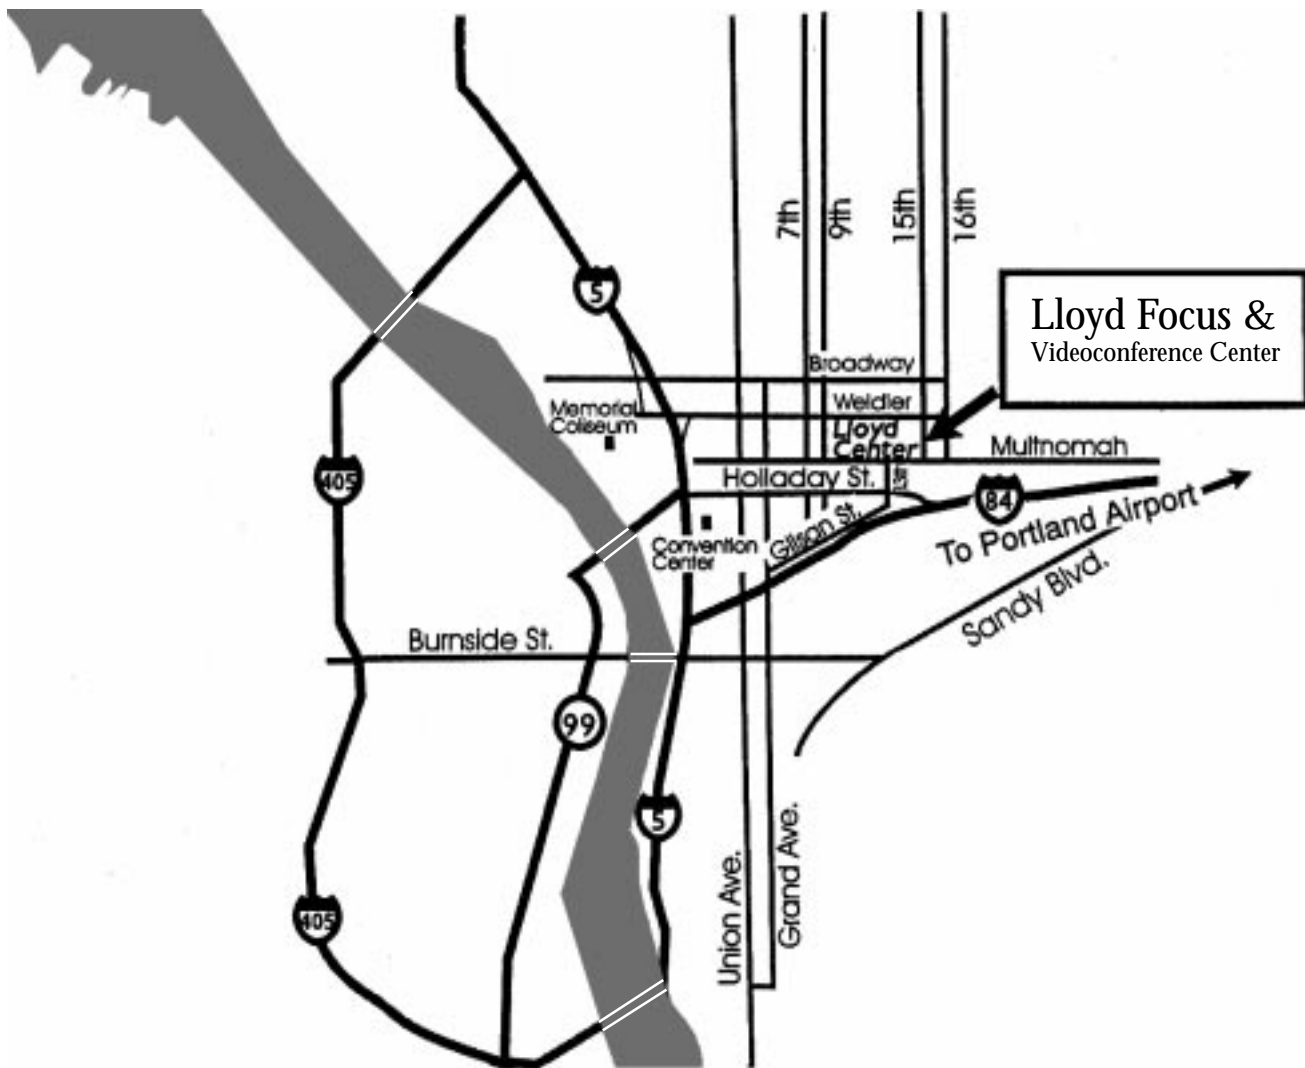

Consumer Opinion Services

We answer to you

2225 Lloyd Center Portland, Oregon 97232 503-493-2870 FAX 503-493-2882

Lloyd Focus & Videoconference Center

From I-5 Southbound

Take the Rose Quarter Exit off I-5. Go straight through the 1st stop light. At the second light turn left on to Weidler. Go to 15th and turn right. Go to Multnomah and turn right. At the stop light (NE 13th Ave.) turn right into the mall parking area. You will see a bronze fish sculpture. Enter the door near the sculpture. Take the elevator on the right to the 3rd floor. Turn right and cross the atrium. COS is in space 2225

From I-5 Northbound

Take the Rose Quarter Exit off I-5. At the exit turn right on to Weidler. Go to 15th and turn right. Go to Multnomah and turn right. At the stop light (NE 13th Ave.) turn right into the mall parking area. You will see a bronze fish sculpture. Enter the door near the sculpture. Take the elevator on the right to the 3rd floor. Turn right and cross the atrium. COS is in space 2225

From Portland Airport

Follow signs to 205 South to I-84 West. Take I-84 West. Take the Lloyd Blvd. exit. This will take you to NE 13th Ave. Turn right on to NE 13th. Go straight and enter Lloyd Center Parking. Stay to the right. You will see a bronze fish sculpture. Enter the door near the sculpture. Take the elevator on the right to the 3rd floor. Turn right and cross the atrium. COS is in space 2225