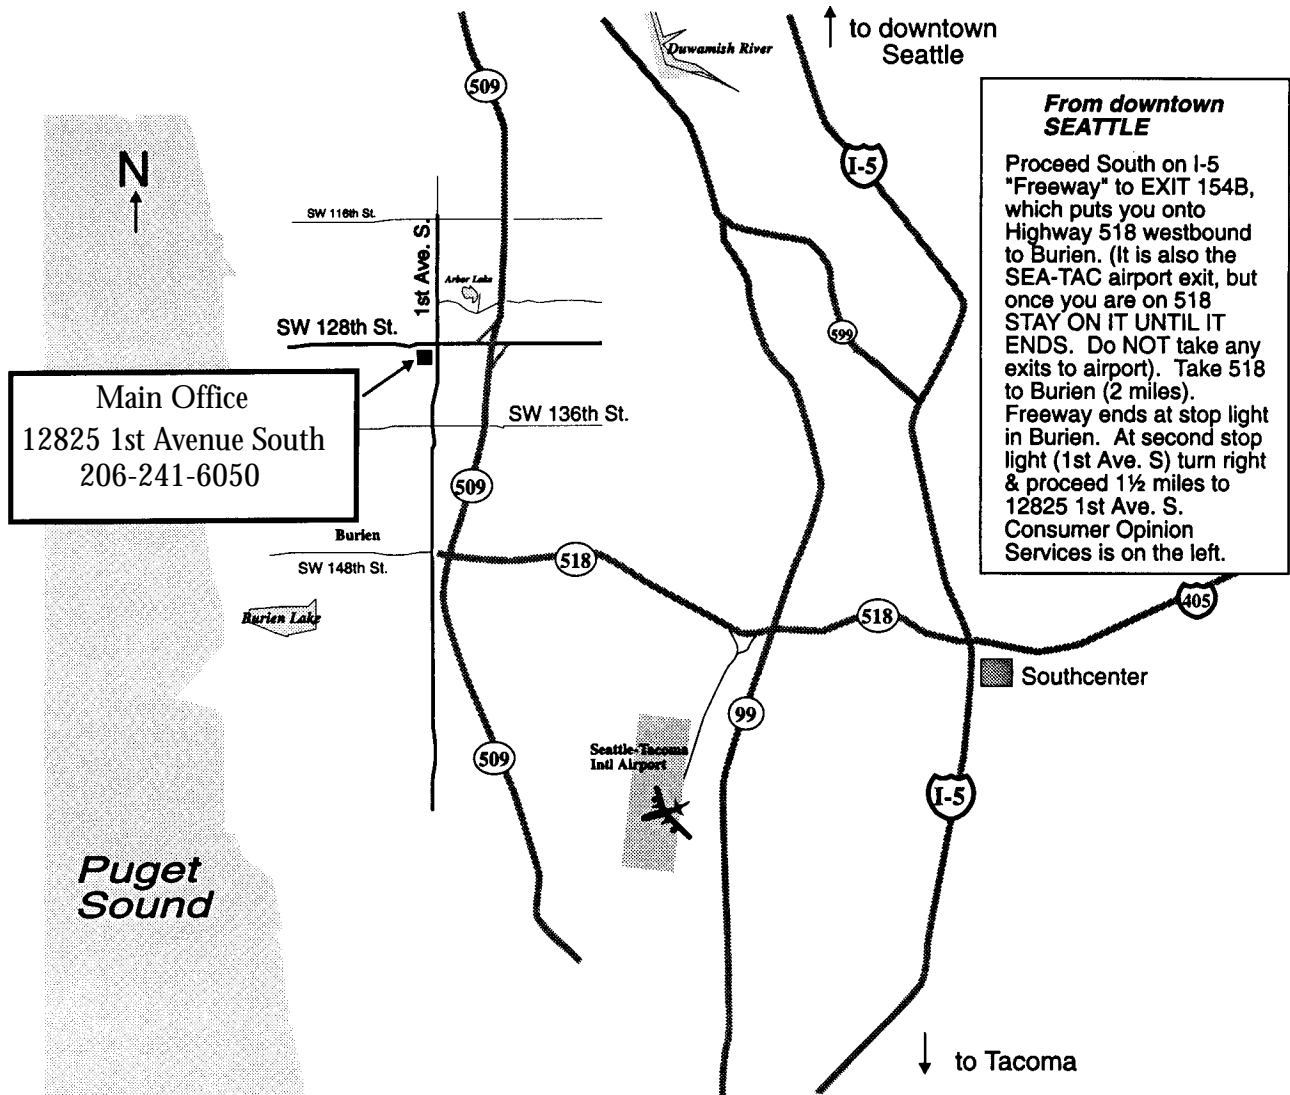

# Consumer Opinion Services Main Office

**From SEA-TAC Airport**

Follow "Freeway" signs out of airport to Highway 518 to Burien. Take 518 to Burien (2 miles). Freeway ends at stop light in Burien. At second stop light (1st Ave. S) turn right & proceed 1½ miles to 12825 1st Ave. S. COS is on the left.